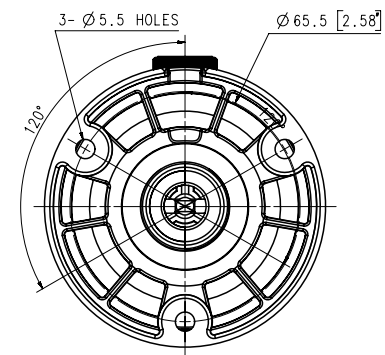

### Mechanical

<b>Color / Material</b>	Dark grey / Aluminum
<b>Product Dimensions / Weight</b>	Ø70.0x246.0mm(Ø4.33x3.39"), 680g(1.50 lb)

Appearance  
Unit : mm [inch]