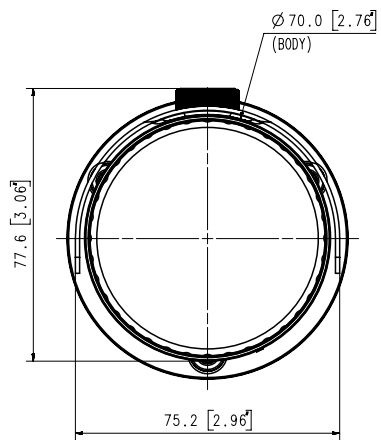

### Mechanical

<b>Color / Material</b>	Dark grey / Aluminum
<b>Product Dimensions / Weight</b>	Ø70.0x246.0mm(Ø4.33x3.39"), 680g(1.50 lb)

Appearance  
Unit : mm [inch]